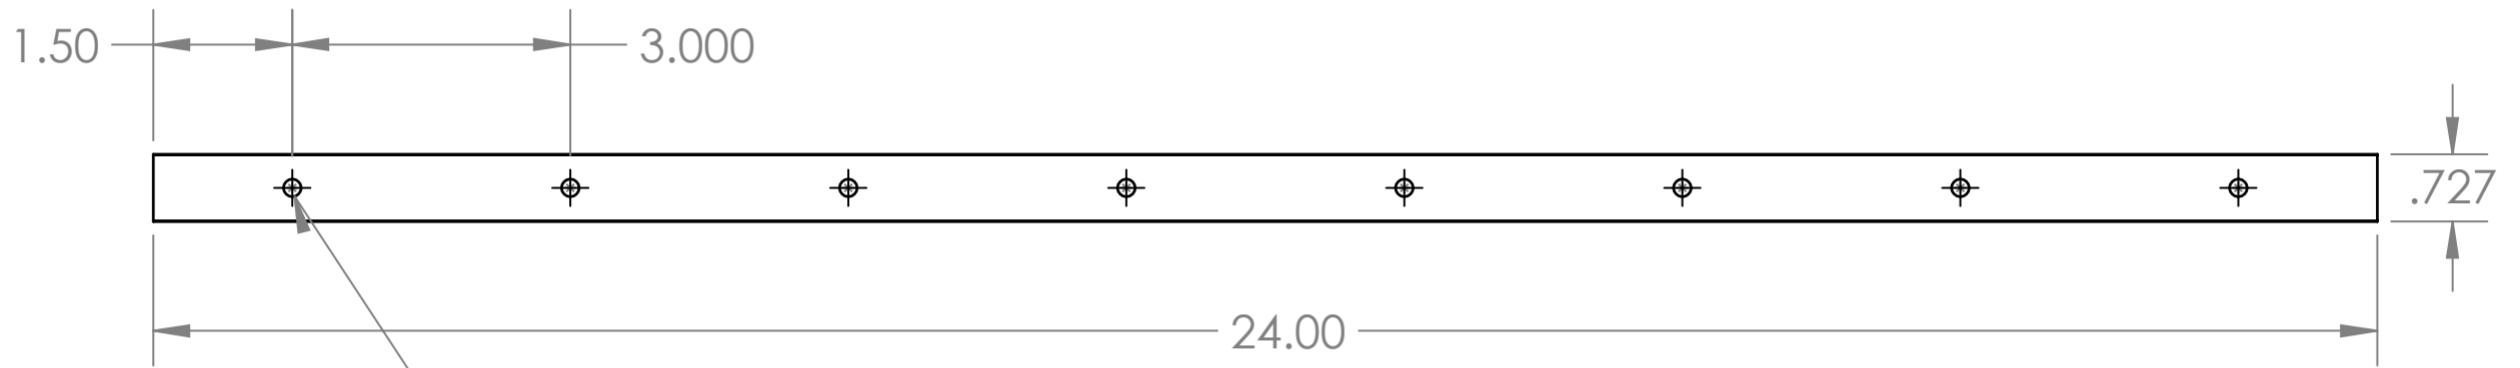

BOTTOM VIEW

8X ϕ .191 THRU ALL
3.0" O.C.